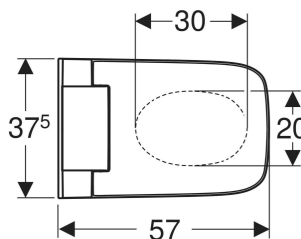

APPLICATION PURPOSES

- For convenient toilet use
- For gently cleaning the anal and vaginal areas with water

CHARACTERISTICS

- Water heating via continuous flow heater
- Anal shower with WhirlSpray shower technology
- Separate Lady shower nozzle in protected resting position
- Adjustable shower water temperature
- Spray intensity can be set to five different levels
- Spray arm can be set to five different positions
- Adjustable oscillating spray (automatic forward and reverse motion of the spray arm)
- Automatic pre- and postrinsing of the spray nozzle with fresh water
- Descaling programme
- Wall-hung
- Rimless WC ceramic appliance featuring TurboFlush flush technology
- Washdown WC
- User detection
- WC seat ring and WC lid with soft-closing mechanism
- WC lid with SoftOpening
- WC seat ring and WC lid with quick release
- Activation of the orientation light via brightness sensor

- Orientation light can be set in seven colours
- Functions and settings via remote control
- Three user profiles can be programmed
- Compatible with Geberit Home App
- Water supply connection on the left, hidden behind the WC ceramic
- Mains connection with flexible three-core sheathed cable, on the right side, hidden behind the WC ceramic
- External water supply connection on the left possible with accessories
- External mains connection with power outlet on the right possible
- Approval in accordance with (DIN) EN 1717 / (DIN) EN 13077

TECHNICAL DATA

Protection degree	IPX4
Nominal voltage	230 V AC
Mains frequency	50 Hz
Power consumption standby max.	0.5 W
Flow pressure	0.5–10 bar
Operating temperature	5–40 °C
Water temperature, adjustment range	34–40 °C
Spray time	50 s
Load WC seat max.	150 kg

Odour extraction unit	No
SoftOpening	Yes
With WC seat ring heating	No
With orientation light	Yes
With dryer functionality	No

SCOPE OF DELIVERY

- Water supply connection set for Sigma and Omega concealed cisterns 12 cm, installation height 112 cm
- Female socket for mains connection
- Sound insulation set
- Descaling agent, 125 ml
- Cleaning set
- Remote control with wall-mounted case and battery CR2032
- Fastening material

TO ORDER ADDITIONALLY

- Geberit straight connector with sleeve and cover caps

ACCESSORIES

- Wall-mounted control panel for Geberit AquaClean Sela
- Wall-mounted control panel, touchless, for Geberit AquaClean
- Interface module 4.1 V for Geberit AquaClean Mera / Sela
- Interface module 12 V for Geberit AquaClean Mera/Sela