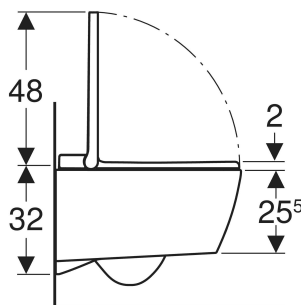

APPLICATION PURPOSES

- For convenient toilet use
- For gently cleaning the anal and vaginal areas with water

CHARACTERISTICS

- Water heating via continuous flow heater
- Anal shower with WhirlSpray shower technology
- Separate Lady shower nozzle in protected resting position
- Adjustable shower water temperature
- Spray intensity can be set to five different levels
- Spray arm can be set to five different positions
- Adjustable oscillating spray (automatic forward and reverse motion of the spray arm)
- Automatic pre- and postrinsing of the spray nozzle with fresh water
- Descaling programme
- Wall-hung
- Rimless WC ceramic appliance featuring TurboFlush flush technology
- Washdown WC
- User detection
- WC seat ring and WC lid with soft-closing mechanism
- WC lid with SoftOpening
- WC seat ring and WC lid with quick release
- Activation of the orientation light via brightness sensor

- Orientation light can be set in seven colours
- Functions and settings via remote control
- Three user profiles can be programmed
- Compatible with Geberit Home App
- Water supply connection on the left, hidden behind the WC ceramic
- Mains connection with flexible three-core sheathed cable, on the right side, hidden behind the WC ceramic
- External water supply connection on the left possible with accessories
- External mains connection with power outlet on the right possible
- Approval in accordance with (DIN) EN 1717 / (DIN) EN 13077

TECHNICAL DATA

Protection degree	IPX4
Nominal voltage	230 V AC
Mains frequency	50 Hz
Power consumption standby max.	0.5 W
Flow pressure	0.5–10 bar
Operating temperature	5–40 °C
Water temperature, adjustment range	34–40 °C
Spray time	50 s
Load WC seat max.	150 kg

Odour extraction unit	No
SoftOpening	Yes
With WC seat ring heating	No
With orientation light	Yes
With dryer functionality	No

SCOPE OF DELIVERY

- Water supply connection set for Sigma and Omega concealed cisterns 12 cm, installation height 112 cm
- Female socket for mains connection
- Sound insulation set
- Descaling agent, 125 ml
- Cleaning set
- Remote control with wall-mounted case and battery CR2032
- Fastening material

TO ORDER ADDITIONALLY

- Geberit straight connector with sleeve and cover caps

ACCESSORIES

- Wall-mounted control panel for Geberit AquaClean Sela
- Wall-mounted control panel, touchless, for Geberit AquaClean
- Interface module 4.1 V for Geberit AquaClean Mera / Sela
- Interface module 12 V for Geberit AquaClean Mera/Sela