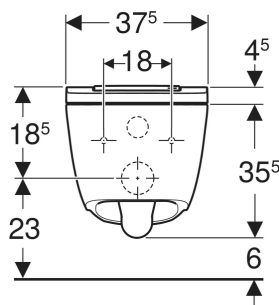

APPLICATION PURPOSES

- For convenient toilet use
- For gently cleaning the anal and vaginal areas with water

CHARACTERISTICS

- Water heating via continuous flow heater
- Anal shower with WhirlSpray shower technology
- Separate Lady shower nozzle in protected resting position
- Adjustable shower water temperature
- Spray intensity can be set to five different levels
- Spray arm can be set to five different positions
- Adjustable oscillating spray (automatic forward and reverse motion of the spray arm)
- Automatic pre- and postrinsing of the spray nozzle with fresh water
- Descaling programme
- Wall-hung
- Rimless WC ceramic appliance featuring TurboFlush flush technology
- Washdown WC
- User detection
- WC seat ring and WC lid with soft-closing mechanism
- WC lid with SoftOpening
- WC seat ring and WC lid with quick release
- Activation of the orientation light via brightness sensor

- Orientation light can be set in seven colours
- Functions and settings via remote control
- Three user profiles can be programmed
- Compatible with Geberit Home App
- Water supply connection on the left, hidden behind the WC ceramic
- Mains connection with flexible three-core sheathed cable, on the right side, hidden behind the WC ceramic
- External water supply connection on the left possible with accessories
- External mains connection with power outlet on the right possible
- Approval in accordance with (DIN) EN 1717 / (DIN) EN 13077

TECHNICAL DATA

Protection degree	IPX4
Nominal voltage	230 V AC
Mains frequency	50 Hz
Power consumption standby max.	0.5 W
Flow pressure	0.5–10 bar
Operating temperature	5–40 °C
Water temperature, adjustment range	34–40 °C
Spray time	50 s
Load WC seat max.	150 kg

Odour extraction unit	No
SoftOpening	Yes
With WC seat ring heating	No
With orientation light	Yes
With dryer functionality	No

SCOPE OF DELIVERY

- Water supply connection set for Sigma and Omega concealed cisterns 12 cm, installation height 112 cm
- Female socket for mains connection
- Sound insulation set
- Descaling agent, 125 ml
- Cleaning set
- Remote control with wall-mounted case and battery CR2032
- Fastening material

TO ORDER ADDITIONALLY

- Geberit straight connector with sleeve and cover caps

ACCESSORIES

- Wall-mounted control panel for Geberit AquaClean Sela
- Wall-mounted control panel, touchless, for Geberit AquaClean
- Interface module 4.1 V for Geberit AquaClean Mera / Sela
- Interface module 12 V for Geberit AquaClean Mera/Sela