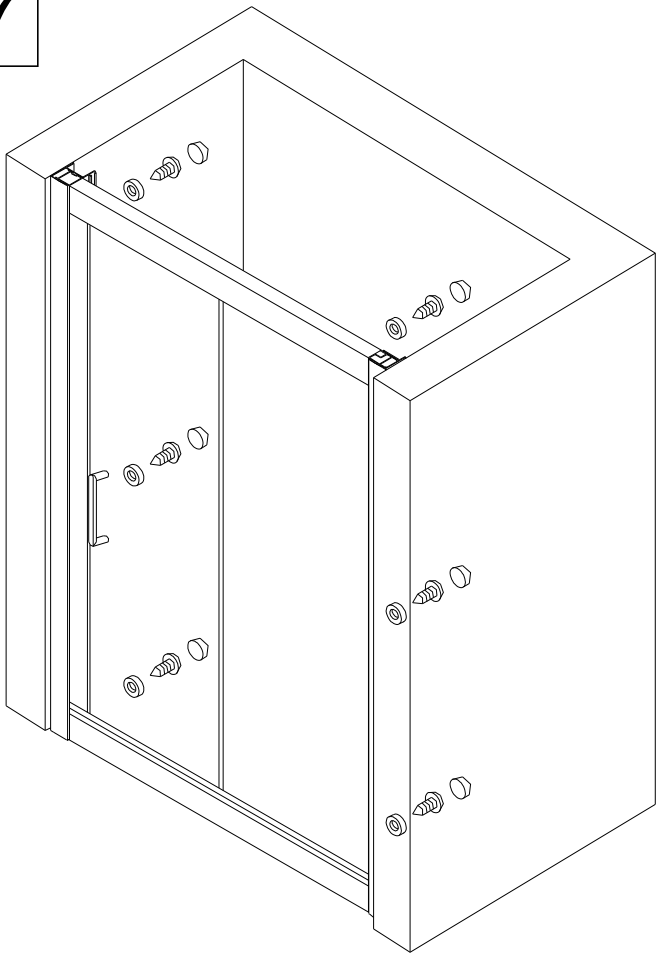

7

Ø 3.0mm

× 6
ST4×10