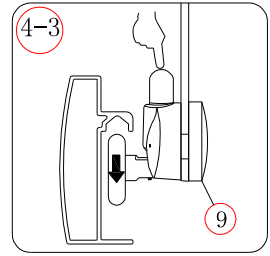

Note: Safety glass can not be re-worked.

■ Installation

Please read these instructions carefully before start of installation.

The wall post has up to 20mm of adjustment for out of true wall situations.

Ensure that the shower tray is fitted level and that after assembly of enclosure there is a full and continuous bead of sealant between the top of the shower tray and the tile joint.

① × 6 	② × 6 ST4 × 30 	③ × 2 	④ × 8 ST4 × 40 	⑤ × 1 	⑥ × 10 ST4 × 10 	⑦ × 1 
⑧ × 2 	⑨ × 2 	⑩ × 1 	⑪ × 1 	⑫ × 1 Long 	⑬ × 1 Short 	⑭ × 1 
⑮ × 1 	⑯ × 2 	⑰ × 1 4mm 	⑱ × 2 	⑲ × 12 	⑳ × 1 5mm 	

This product is heavy and will require two people to install.

6

This product is heavy and will require two people to install.

7

Ø 3.0mm

× 6
ST4×10

8

24 hours

This product is heavy and will require two people to install.