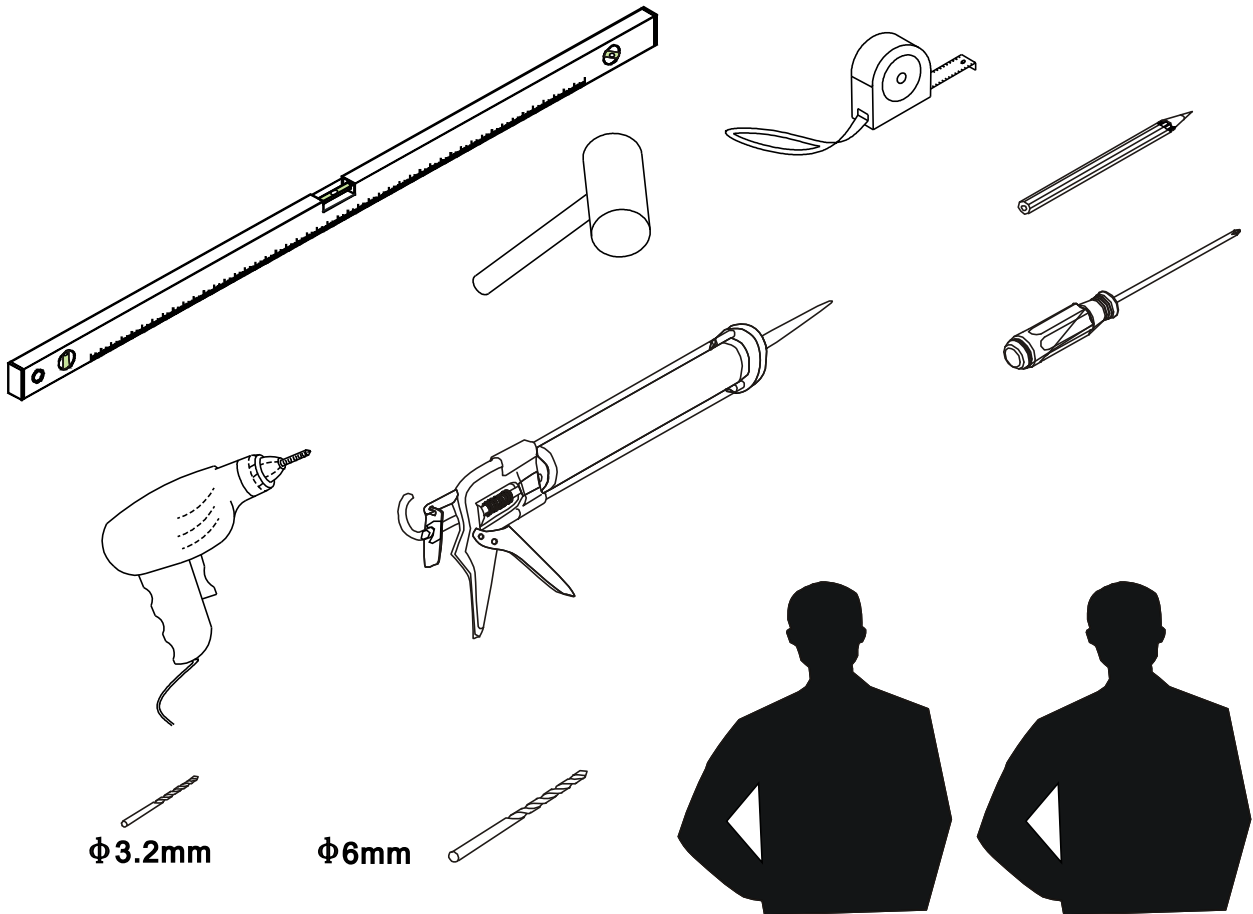

Note: Safety glass can not be re-worked.

■ Installation

Please read these instructions carefully before start of installation.

The wall post has up to 20mm of adjustment for out of true wall situations.

Ensure that the shower tray is fitted level and that after assembly of enclosure there is a full and continuous bead of sealant between the top of the shower tray and the tile joint.

Special care should be taken when drilling walls to avoid hidden pipes or electrical cables

Note: This product is heavy and will require two people to install.

Please remove protective film from aluminium profiles before installation.

■ Shower Tray Installation

The shower tray must be sited against a structural wall.

Water proof walling or tiling should be fitted so that it sits on the top of the tray rim.

■ Aftercare Instructions

After use, your shower should be cleaned with soap and water. This is particularly important in hard water districts where insoluble lime salts may be deposited and allowed to build up. Cleaners of a gritty or abrasive nature should not be used. Care should be taken to avoid contact with strong chemicals such as organic solvents and strippers.

Glass cleaners can be used but with caution, if in doubt contact the supplier of the cleaner in question.

Please keep these instructions for aftercare and customer service details.

Tools required

This product is heavy and will require two people to install.