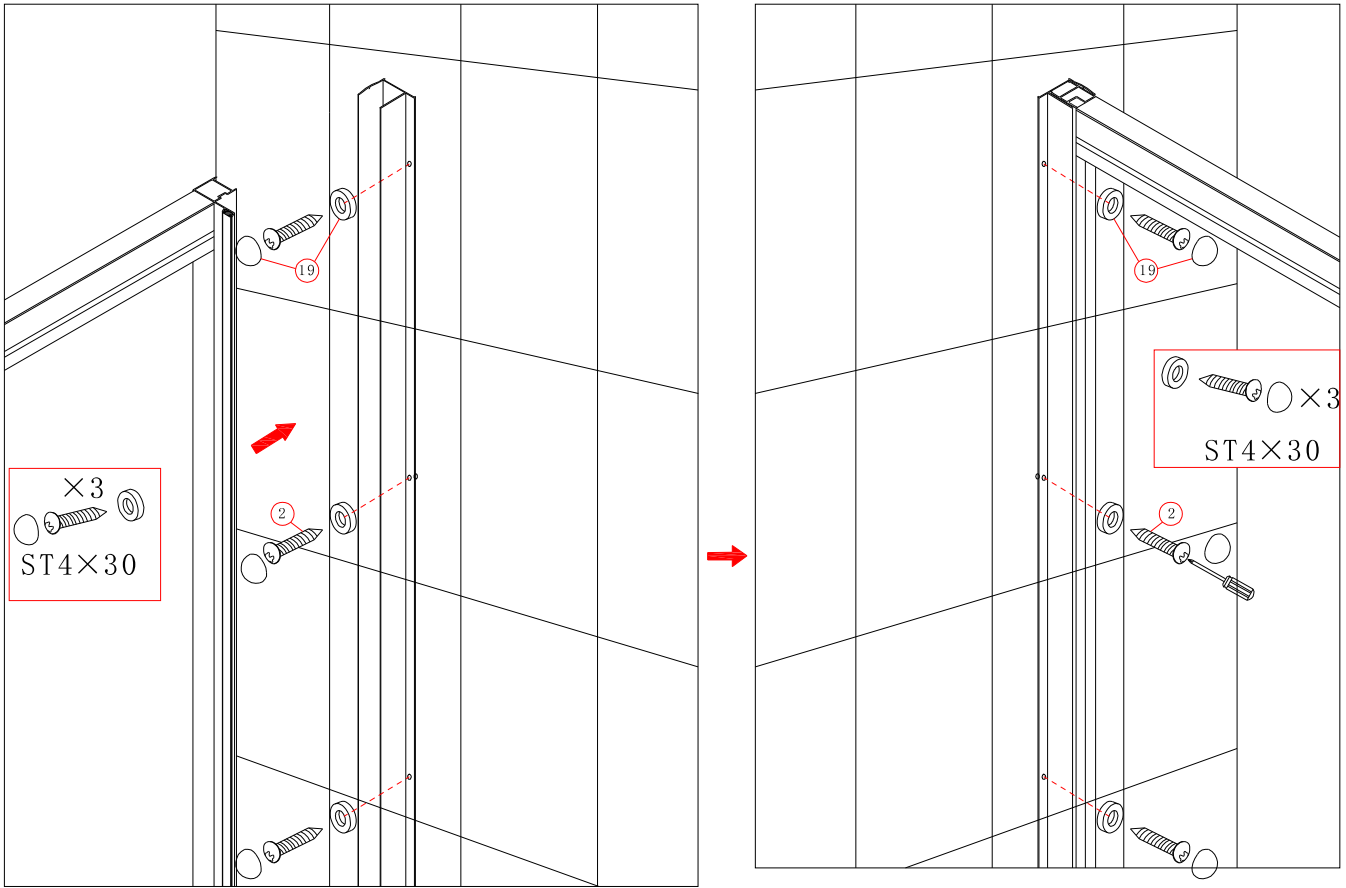

3

4

This product is heavy and will require two people to install.

4