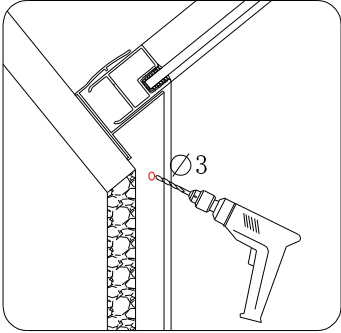

Note: Safety glass can not be re-worked.

■ Installation

Please read these instructions carefully before start of installation.

The wall post has up to 20mm of adjustment for out of true wall situations.

Ensure that the shower tray is fitted level and that after assembly of enclosure there is a full and continuous bead of sealant between the top of the shower tray and the tile joint.

① × 6 	② × 6 ST4 × 30 	③ × 2 	④ × 8 ST4 × 40 	⑤ × 1 	⑥ × 10 ST4 × 10 	⑦ × 1 
⑧ × 2 	⑨ × 2 	⑩ × 1 	⑪ × 1 	⑫ × 1 Long 	⑬ × 1 Short 	⑭ × 1 
⑮ × 1 	⑯ × 2 	⑰ × 1 4mm 	⑱ × 2 	⑲ × 12 	⑳ × 1 5mm 	

This product is heavy and will require two people to install.

6

This product is heavy and will require two people to install.

7

Ø 3.0mm

× 6
ST4×10

8

24 hours

This product is heavy and will require two people to install.