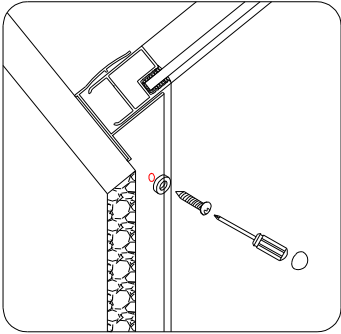

Note: Safety glass can not be re-worked.

■ Installation

Please read these instructions carefully before start of installation.

The wall post has up to 20mm of adjustment for out of true wall situations.

Ensure that the shower tray is fitted level and that after assembly of enclosure there is a full and continuous bead of sealant between the top of the shower tray and the tile joint.

6

This product is heavy and will require two people to install.

7

Ø 3.0mm

× 6
ST4×10

8

24 hours

This product is heavy and will require two people to install.