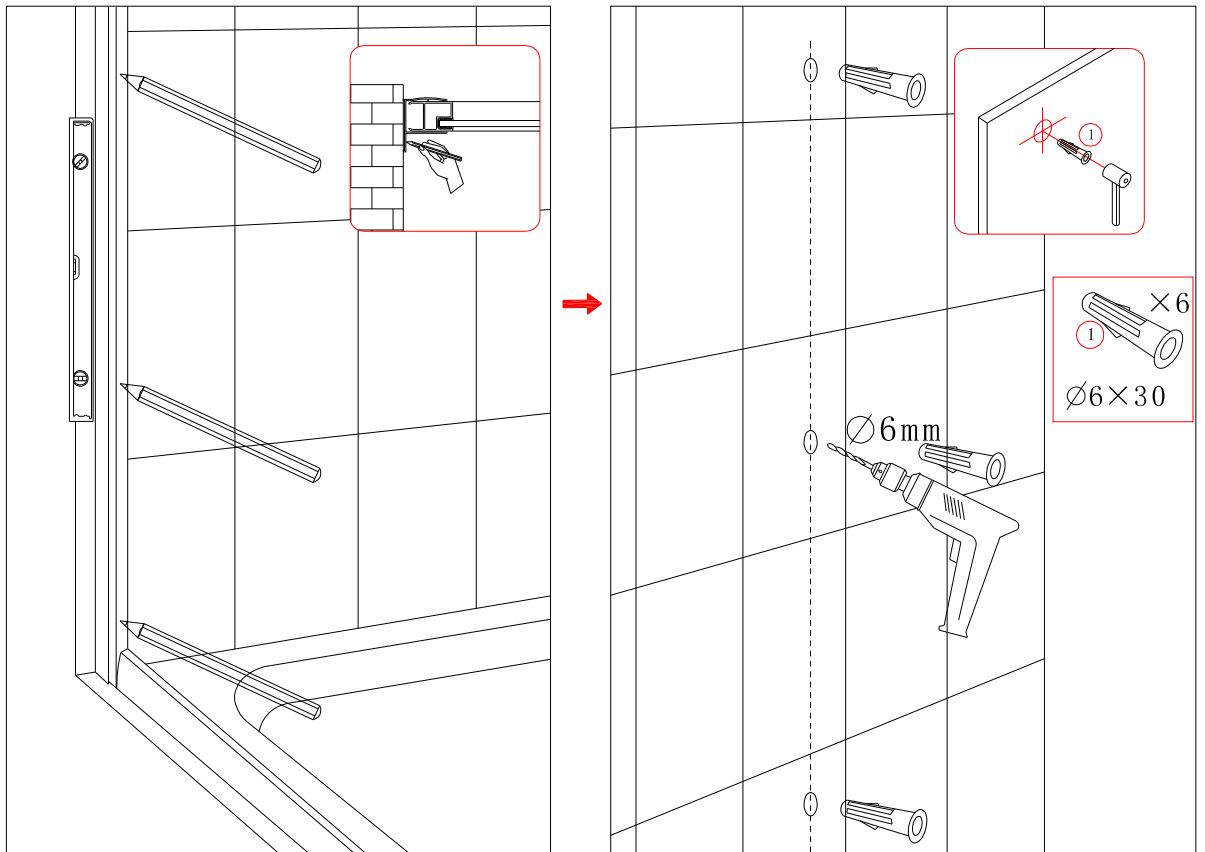

1

2

This product is heavy and will require two people to install.