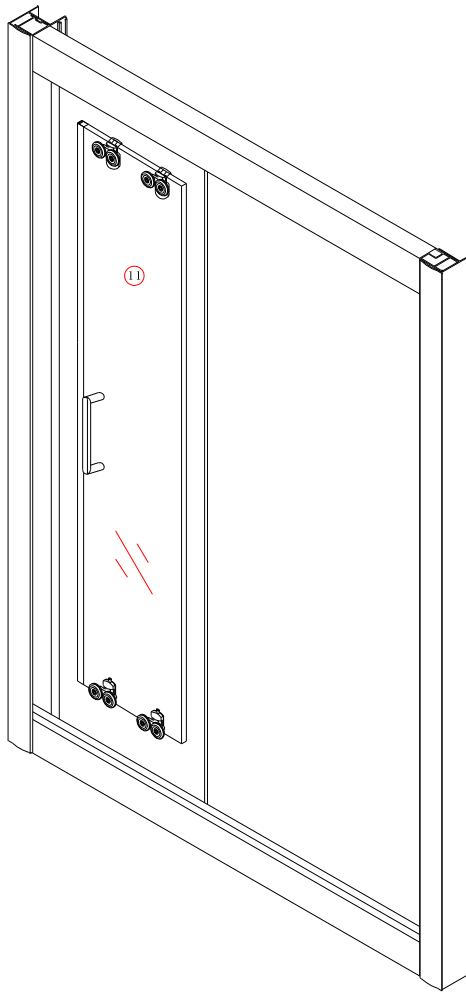

Note: Safety glass can not be re-worked.

■ Installation

Please read these instructions carefully before start of installation.

The wall post has up to 20mm of adjustment for out of true wall situations.

Ensure that the shower tray is fitted level and that after assembly of enclosure there is a full and continuous bead of sealant between the top of the shower tray and the tile joint.

1

2

This product is heavy and will require two people to install.

3

4

This product is heavy and will require two people to install.

4

5