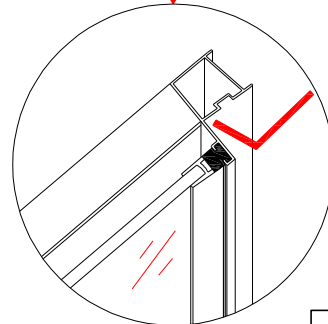

6

This product is heavy and will require two people to install.

7

Ø 3.0mm

× 6
ST4×10

8

24 hours

This product is heavy and will require two people to install.