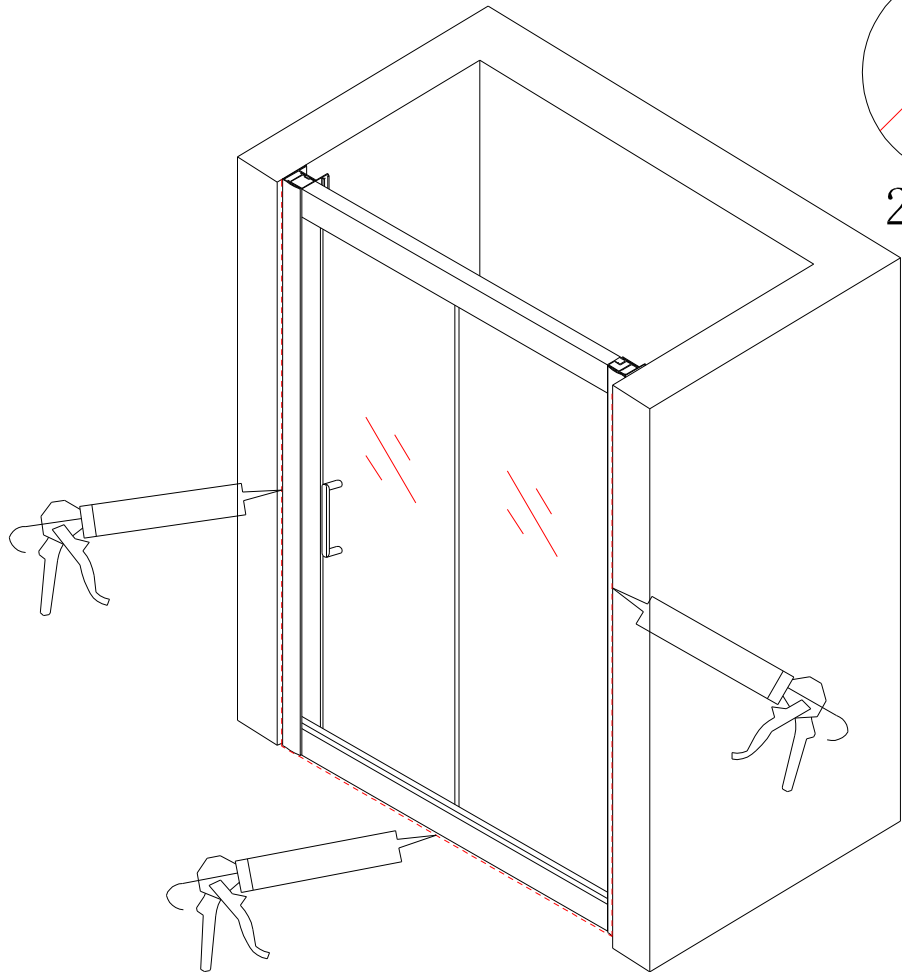

Note: Safety glass can not be re-worked.

■ Installation

Please read these instructions carefully before start of installation.

The wall post has up to 20mm of adjustment for out of true wall situations.

Ensure that the shower tray is fitted level and that after assembly of enclosure there is a full and continuous bead of sealant between the top of the shower tray and the tile joint.

6

This product is heavy and will require two people to install.

7

Ø 3.0mm

× 6
ST4×10

8

24 hours

This product is heavy and will require two people to install.