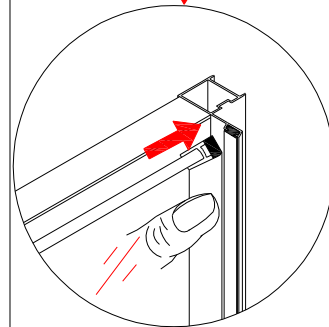

5

6

This product is heavy and will require two people to install.