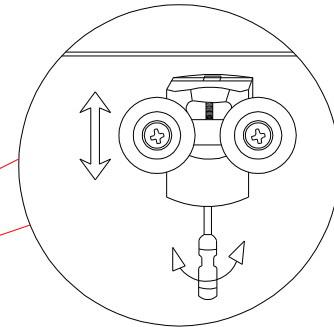

Note: Safety glass can not be re-worked.

■ Installation

Please read these instructions carefully before start of installation.

The wall post has up to 20mm of adjustment for out of true wall situations.

Ensure that the shower tray is fitted level and that after assembly of enclosure there is a full and continuous bead of sealant between the top of the shower tray and the tile joint.

① × 6 	② × 6 ST4 × 30 	③ × 2 	④ × 8 ST4 × 40 	⑤ × 1 	⑥ × 10 ST4 × 10 	⑦ × 1 
⑧ × 2 	⑨ × 2 	⑩ × 1 	⑪ × 1 	⑫ × 1 Long 	⑬ × 1 Short 	⑭ × 1 
⑮ × 1 	⑯ × 2 	⑰ × 1 4mm 	⑱ × 2 	⑲ × 12 	⑳ × 1 5mm 	

This product is heavy and will require two people to install.

6

This product is heavy and will require two people to install.

7

Ø 3.0mm

× 6
ST4×10

8

24 hours

This product is heavy and will require two people to install.