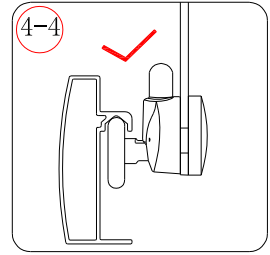

Note: Safety glass can not be re-worked.

■ Installation

Please read these instructions carefully before start of installation.

The wall post has up to 20mm of adjustment for out of true wall situations.

Ensure that the shower tray is fitted level and that after assembly of enclosure there is a full and continuous bead of sealant between the top of the shower tray and the tile joint.

① × 6 	② × 6 ST4 × 30 	③ × 2 	④ × 8 ST4 × 40 	⑤ × 1 	⑥ × 10 ST4 × 10 	⑦ × 1 
⑧ × 2 	⑨ × 2 	⑩ × 1 	⑪ × 1 	⑫ × 1 Long 	⑬ × 1 Short 	⑭ × 1 
⑮ × 1 	⑯ × 2 	⑰ × 1 4mm 	⑱ × 2 	⑲ × 12 	⑳ × 1 5mm 	

This product is heavy and will require two people to install.

1

2

This product is heavy and will require two people to install.

3

4

This product is heavy and will require two people to install.

4

5

6

This product is heavy and will require two people to install.

7

Ø 3.0mm

× 6
ST4×10

8

24 hours

This product is heavy and will require two people to install.