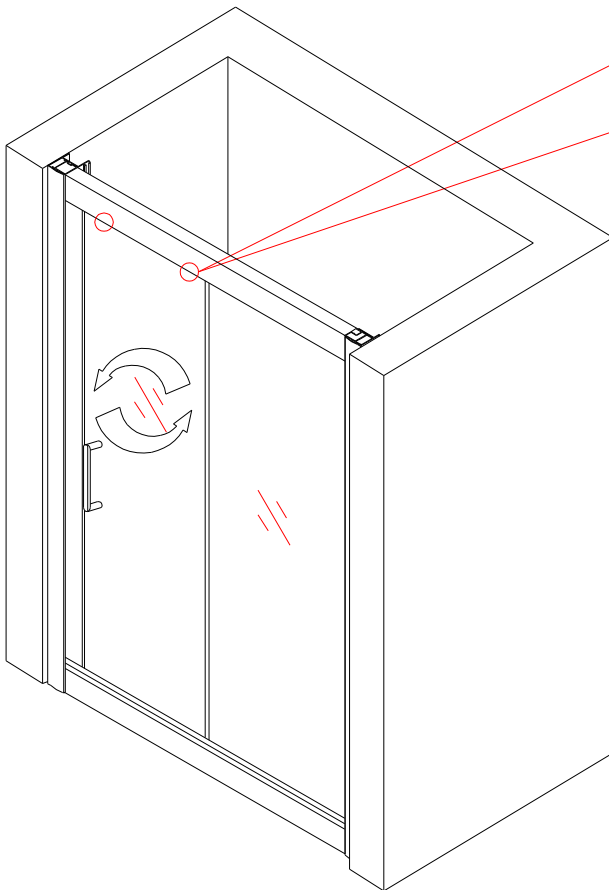

5

6

This product is heavy and will require two people to install.