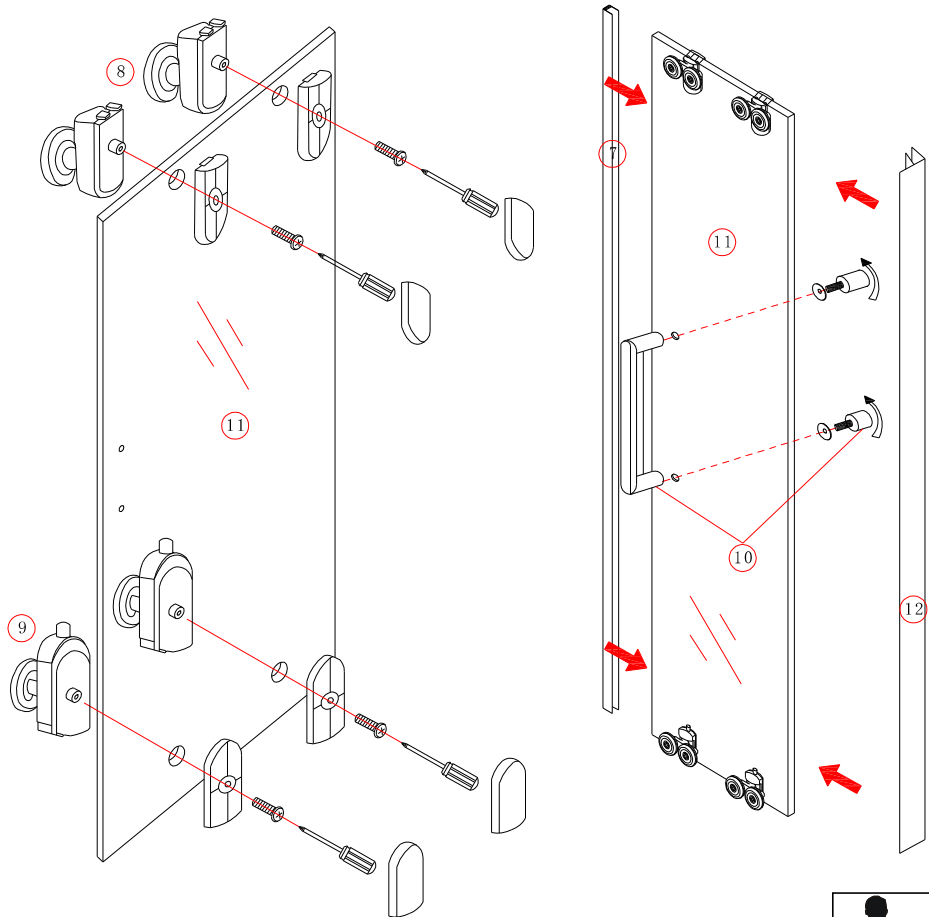

Note: Safety glass can not be re-worked.

■ Installation

Please read these instructions carefully before start of installation.

The wall post has up to 20mm of adjustment for out of true wall situations.

Ensure that the shower tray is fitted level and that after assembly of enclosure there is a full and continuous bead of sealant between the top of the shower tray and the tile joint.

1

2

This product is heavy and will require two people to install.

3

4

This product is heavy and will require two people to install.

4

5

6

This product is heavy and will require two people to install.

7

Ø 3.0mm

× 6
ST4×10

8

24 hours

This product is heavy and will require two people to install.