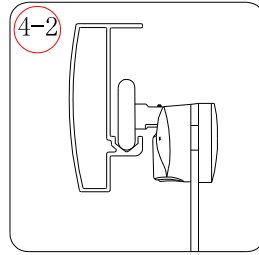

Note: Safety glass can not be re-worked.

■ Installation

Please read these instructions carefully before start of installation.

The wall post has up to 20mm of adjustment for out of true wall situations.

Ensure that the shower tray is fitted level and that after assembly of enclosure there is a full and continuous bead of sealant between the top of the shower tray and the tile joint.

① × 6 	② × 6 ST4 × 30 	③ × 2 	④ × 8 ST4 × 40 	⑤ × 1 	⑥ × 10 ST4 × 10 	⑦ × 1 
⑧ × 2 	⑨ × 2 	⑩ × 1 	⑪ × 1 	⑫ × 1 Long 	⑬ × 1 Short 	⑭ × 1 
⑮ × 1 	⑯ × 2 	⑰ × 1 4mm 	⑱ × 2 	⑲ × 12 	⑳ × 1 5mm 	

This product is heavy and will require two people to install.

6

This product is heavy and will require two people to install.

7

Ø 3.0mm

× 6
ST4×10

8

24 hours

This product is heavy and will require two people to install.