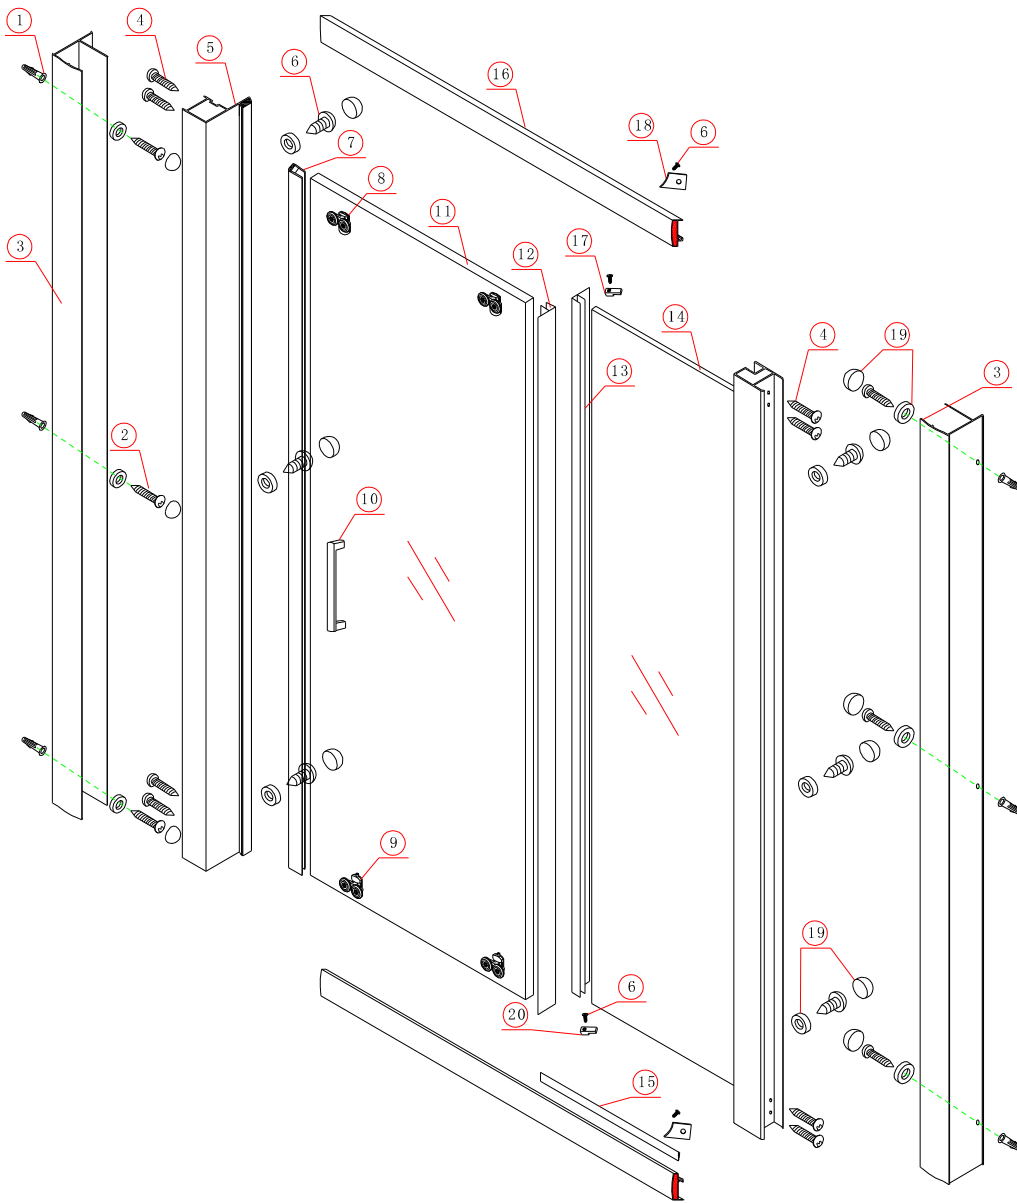

Note: Safety glass can not be re-worked.

■ Installation

Please read these instructions carefully before start of installation.

The wall post has up to 20mm of adjustment for out of true wall situations.

Ensure that the shower tray is fitted level and that after assembly of enclosure there is a full and continuous bead of sealant between the top of the shower tray and the tile joint.

① × 6 	② × 6 ST4 × 30 	③ × 2 	④ × 8 ST4 × 40 	⑤ × 1 	⑥ × 10 ST4 × 10 	⑦ × 1 
⑧ × 2 	⑨ × 2 	⑩ × 1 	⑪ × 1 	⑫ × 1 Long 	⑬ × 1 Short 	⑭ × 1 
⑮ × 1 	⑯ × 2 	⑰ × 1 4mm 	⑱ × 2 	⑲ × 12 	⑳ × 1 5mm 	

This product is heavy and will require two people to install.