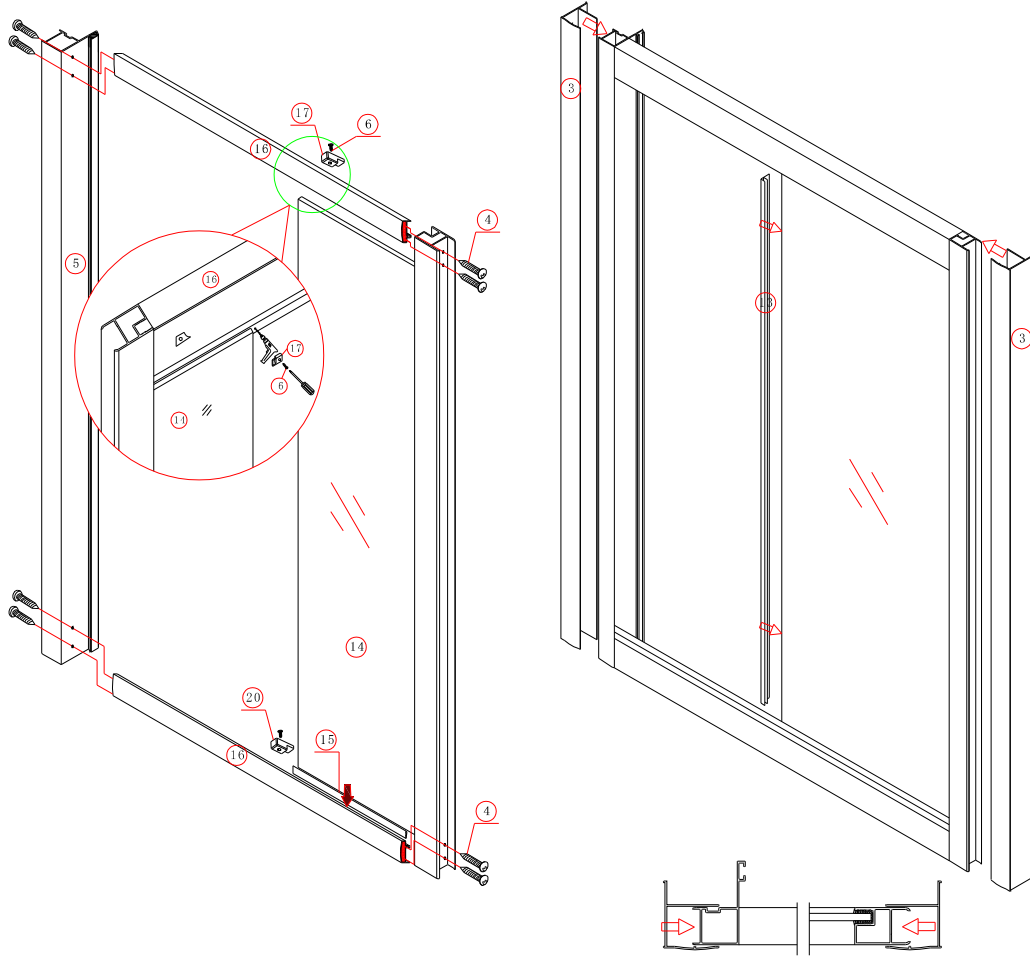

1

2

This product is heavy and will require two people to install.