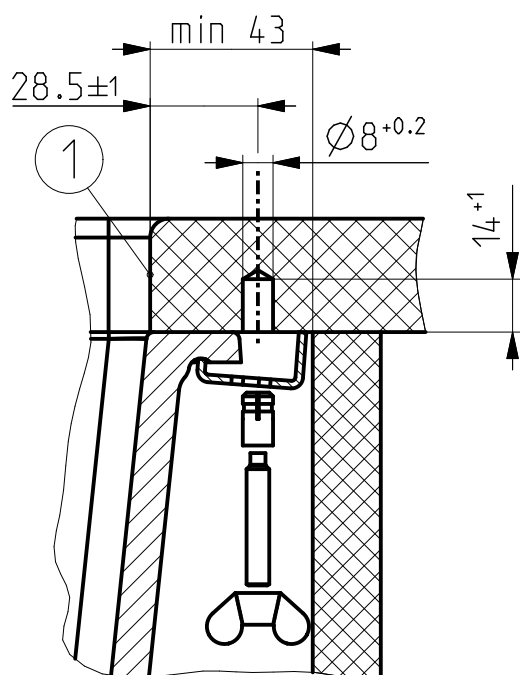

Installation into a cabinet with a mask - use of accessories 1135533 (not included)/

Vgradnja v omarico z masko - uporaba pribora 1135533 (ni priložen)

Cut-out 702x402 OMNI G-U

Scale: 1:5

Format: A4

11.12.2024